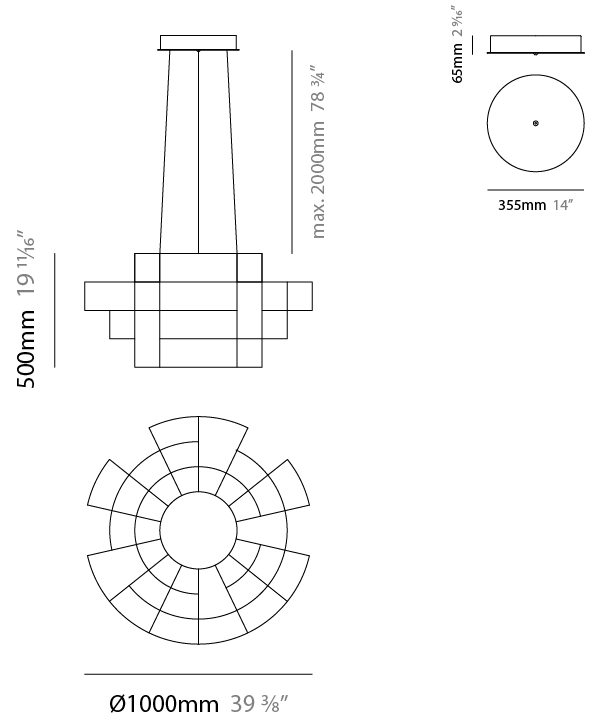

SPECTRE SUSPENSION

D101949-

base number   LED Dimming   Color Temperature   Finish Options

1. To build a product code in our configurator select the specify button on the base model # product page
2. To build a manual product code on this datasheet choose from the options listed below in blue font and add the suffix to the base model #

GENERAL

Series: Spectre
Brand: Quasar
Division: Design
Mounting Type: Suspension
Mounting Location: Ceiling
Subcategory: Ambient

PHYSICAL

Shape: Abstract
Diameter (mm): 1000
Diameter (in): 39 3/8
Height (mm): 500
Height (in): 19 11/16
Max. Overall Height (mm): 2500
Max. Overall Height (in): 98 7/16
Light Distribution: Omnidirectional
Weight (kg): 5
Weight (lbs): 11.02
Fixture Finish: [NIC / BRA / BBR](#)
Fixture Material: Metal
Cable Details: 2000mm Cable
Upon Request: Custom Sizes

ELECTRICAL

Lamp Type: LED
Input Wattage (W): 76.8
Dimming: [0-10V Dimming / Phase Dimming (120Vac Only)](#)
Driver Included: Yes
Driver Location: Integrated
Driver Type: Constant Voltage - Universal
Driver Class: Class 2
Input Voltage (V): 120 - 277
Output Voltage (V): 12

LED

Number of LEDs: 128
Color Temperature (°K): [2400 / 2800](#)
Max. Delivered Lumen (lm): 3840 (2800K)
CRI: >90 CRI
Lamp Life (hrs): 50000

OPTICAL

RATINGS AND CERTIFICATIONS

Certified By: Certified for North American Standards
IP rating: IP20

PROJECT	_____
TYPE	_____
SPECIFIER	_____
QUANTITY	_____
DATE	_____