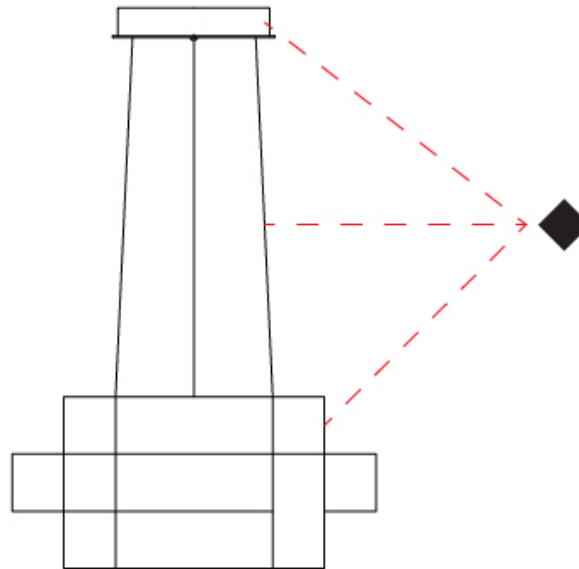

D101948-

PROJECT	_____
TYPE	_____
SPECIFIER	_____
QUANTITY	_____
DATE	_____

D