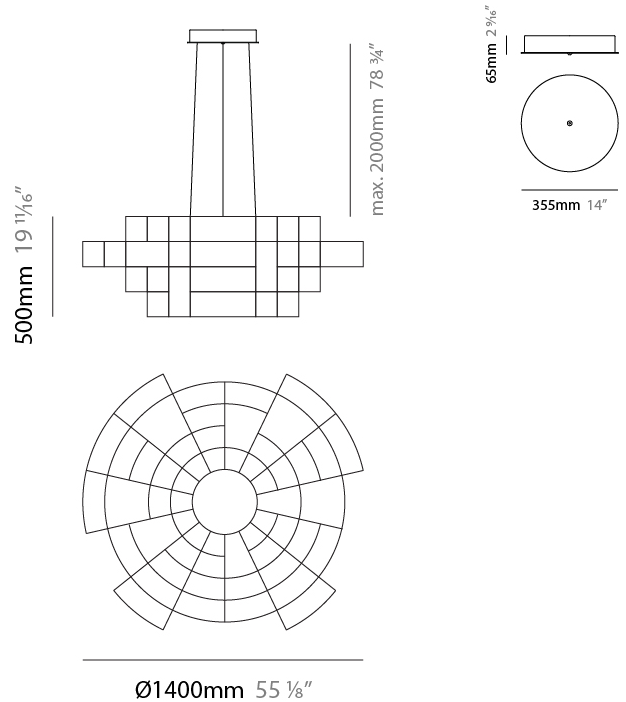

SPECTRE SUSPENSION

D101950-

base number   LED Dimming   Color Temperature   Finish Options

1. To build a product code in our configurator select the specify button on the base model # product page
2. To build a manual product code on this datasheet choose from the options listed below in blue font and add the suffix to the base model #

GENERAL

Series: Spectre
Brand: Quasar
Division: Design
Mounting Type: Suspension
Mounting Location: Ceiling
Subcategory: Ambient

PHYSICAL

Shape: Abstract
Diameter (mm): 1400
Diameter (in): 55 1/8
Height (mm): 500
Height (in): 19 11/16
Max. Overall Height (mm): 2500
Max. Overall Height (in): 98 7/16
Light Distribution: Omnidirectional
Weight (kg): 7
Weight (lbs): 15.43
Fixture Finish: NIC / BRA / BBR
Fixture Material: Metal
Cable Details: 2000mm Cable
Upon Request: Custom Sizes

ELECTRICAL

Lamp Type: LED
Input Wattage (W): 93
Dimming: 0-10V Dimming / Phase Dimming (120Vac Only)
Driver Included: Yes
Driver Location: Integrated
Driver Type: Constant Voltage - Universal
Driver Class: Class 2
Input Voltage (V): 120 - 277
Output Voltage (V): 12

LED

Number of LEDs: 155
Color Temperature (°K): 2400 / 2800
Max. Delivered Lumen (lm): 4650 (2800K)
CRI: >90 CRI
Lamp Life (hrs): 50000

OPTICAL

RATINGS AND CERTIFICATIONS

Certified By: Certified for North American Standards
IP rating: IP20

PROJECT _____
TYPE _____
SPECIFIER _____
QUANTITY _____
DATE _____